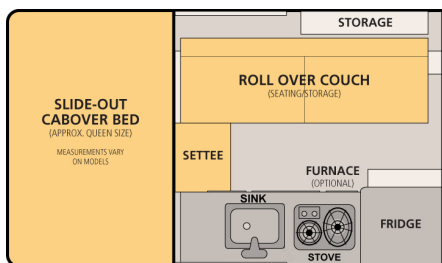

Dry Weight: 1,100 Lbs.

Roof/Wall Framing: Aluminum

Adult Sleeping: 3-4

Floor Length: 80"

Height Down (including vent): 62" (Most Trucks)

Exterior Material: Aluminum

Extended Interior Height: 6'6"

Body Width: 80"

Roof Length: 128"

Fresh Water Capacity: 20 Gallons

Standard Bed: 77" L x 64" W
King Bed Option: 80" L x 77" W

Roll Over Couch

Standard Bed: 77" L x 64" W
King Bed Option: 76" L x 77" W

Front Dinette

Standard Bed: 77" L x 64" W
King Bed Option: 80" L x 77" W

Side Dinette

Please see price sheet for all available options

Standard Features

Queen Sized Extended Cabover Bed w/ Mattress	Roll Over Couch Seating w/ Portable Table
Formica Counter Tops	2-way Refrigerator/Freezer - 65 Liters
20 Gallon Fresh Water Tank	Flush Mount Kitchen Sink w/ Electric Water Pump
Flush Mount 2 Burner Propane Stove	2x 10 lb. Propane Tanks
Powered Roof Vent Fan Over Kitchen	LED Interior Lights & Porch Light
Large Radius Sliding Passenger Side Window Safety Exit	Privacy Curtains
Lithium Battery (135ah)	Modern 12v Power System w/ Truck Charging
120v Electrical Shore Power System w/ 30 amp Converter	12v USB Outlets and Accessory Plug
Pre-wired for Solar	All Aluminum "Flex-Frame"
Aluminum Exterior Sides and One Piece Roof	Insulated Side Walls & Roof
Gas Strut Roof Lift Assists	Rugged Pop Up Liner w/ 4 Windows
Entry Door with Locks and Screen	Fire Extinguisher, LP/CO Detector, Smoke Detector

Full Size Camper Models

Options	Truck Bed Size:	Raven	Hawk	Grandby	Price
	Base Price:	5.5ft	6.5ft	8ft	

\$26,625 \$26,625 \$27,625

Be sure to check out Model Sheets for a list of Standard options!

Interior Options