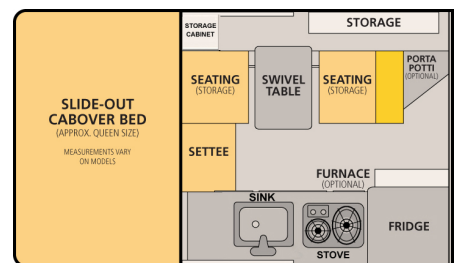

Dry Weight: 1,100 Lbs.

Roof/Wall Framing: Aluminum

Adult Sleeping: 3-4

Floor Length: 80"

Height Down (including vent): 62" (Most Trucks)

Exterior Material: Aluminum

Extended Interior Height: 6'6"

Body Width: 80"

Roof Length: 128"

Fresh Water Capacity: 20 Gallons

Standard Bed: 77" L x 64" W
King Bed Option: 80" L x 77" W

Roll Over Couch

Standard Bed: 77" L x 64" W
King Bed Option: 76" L x 77" W

Front Dinette

Standard Bed: 77" L x 64" W
King Bed Option: 80" L x 77" W

Side Dinette

Please see price sheet for all available options

Standard Features

Queen Sized Extended Cabover Bed w/ Mattress	Roll Over Couch Seating w/ Portable Table
Formica Counter Tops	2-way Refrigerator/Freezer - 65 Liters
20 Gallon Fresh Water Tank	Flush Mount Kitchen Sink w/ Electric Water Pump
Flush Mount 2 Burner Propane Stove	2x 10 lb. Propane Tanks
Powered Roof Vent Fan Over Kitchen	LED Interior Lights & Porch Light
Large Radius Sliding Passenger Side Window Safety Exit	Privacy Curtains
Lithium Battery (135ah)	Modern 12v Power System w/ Truck Charging
120v Electrical Shore Power System w/ 30 amp Converter	12v USB Outlets and Accessory Plug
Pre-wired for Solar	All Aluminum "Flex-Frame"
Aluminum Exterior Sides and One Piece Roof	Insulated Side Walls & Roof
Gas Strut Roof Lift Assists	Rugged Pop Up Liner w/ 4 Windows
Entry Door with Locks and Screen	Fire Extinguisher, LP/CO Detector, Smoke Detector

Full Size Camper Models

Options	Truck Bed Size:	Raven	Hawk	Grandby	Price
	Base Price:	5.5ft	6.5ft	8ft	

\$26,625 \$26,625 \$27,625

Be sure to check out Model Sheets for a list of Standard options!

Interior Options