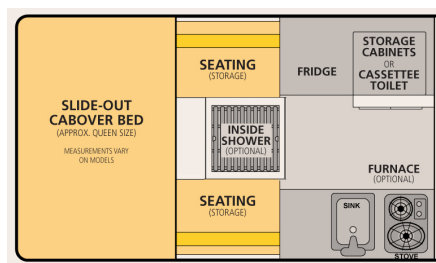

Dry Weight: 1,100 Lbs.

Roof/Wall Framing: Aluminum

Adult Sleeping: 3-4

Floor Length: 80"

Height Down (including vent): 62" (Most Trucks)

Exterior Material: Aluminum

Extended Interior Height: 6'6"

Body Width: 80"

Roof Length: 128"

Fresh Water Capacity: 20 Gallons

Standard Bed: 77" L x 64" W
King Bed Option: 80" L x 77" W

Roll Over Couch

Standard Bed: 77" L x 64" W
King Bed Option: 76" L x 77" W

Front Dinette

Standard Bed: 77" L x 64" W
King Bed Option: 80" L x 77" W

Side Dinette

Please see price sheet for all available options

Standard Features

Queen Sized Extended Cabover Bed w/ Mattress	Roll Over Couch Seating w/ Portable Table
Formica Counter Tops	2-way Refrigerator/Freezer - 65 Liters
20 Gallon Fresh Water Tank	Flush Mount Kitchen Sink w/ Electric Water Pump
Flush Mount 2 Burner Propane Stove	2x 10 lb. Propane Tanks
Powered Roof Vent Fan Over Kitchen	LED Interior Lights & Porch Light
Large Radius Sliding Passenger Side Window Safety Exit	Privacy Curtains
Lithium Battery (135ah)	Modern 12v Power System w/ Truck Charging
120v Electrical Shore Power System w/ 30 amp Converter	12v USB Outlets and Accessory Plug
Pre-wired for Solar	All Aluminum "Flex-Frame"
Aluminum Exterior Sides and One Piece Roof	Insulated Side Walls & Roof
Gas Strut Roof Lift Assists	Rugged Pop Up Liner w/ 4 Windows
Entry Door with Locks and Screen	Fire Extinguisher, LP/CO Detector, Smoke Detector

Full Size Camper Models

Options	Truck Bed Size:	Raven	Hawk	Grandby	Price
	Base Price:	5.5ft	6.5ft	8ft	

\$26,625 \$26,625 \$27,625

Be sure to check out Model Sheets for a list of Standard options!

Interior Options